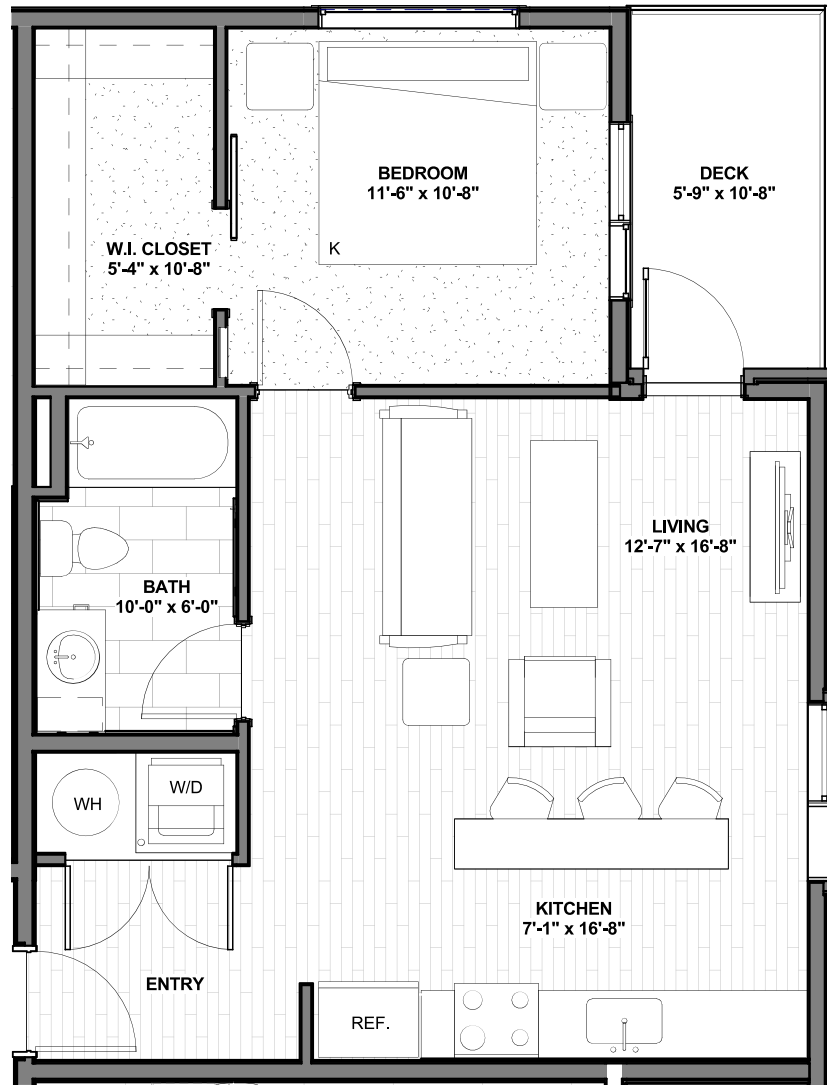

(720) 545-3294
 musewashpark.com
 info@endurancerepartners.com

Visit Today
 1625 E Alameda Ave
 Denver, CO 80209

Unit 9

770 sq ft • 1 Bedroom • Unavailable

Second Floor

Muse 1 Bedroom Apartments

The units at Muse feature a spacious, open style layout with luxurious amenities found throughout every unit. Each bedroom has a roomy closet. All of the the living room and kitchen areas are well lit from multiple windows and is large enough for versatility of furniture arrangements.