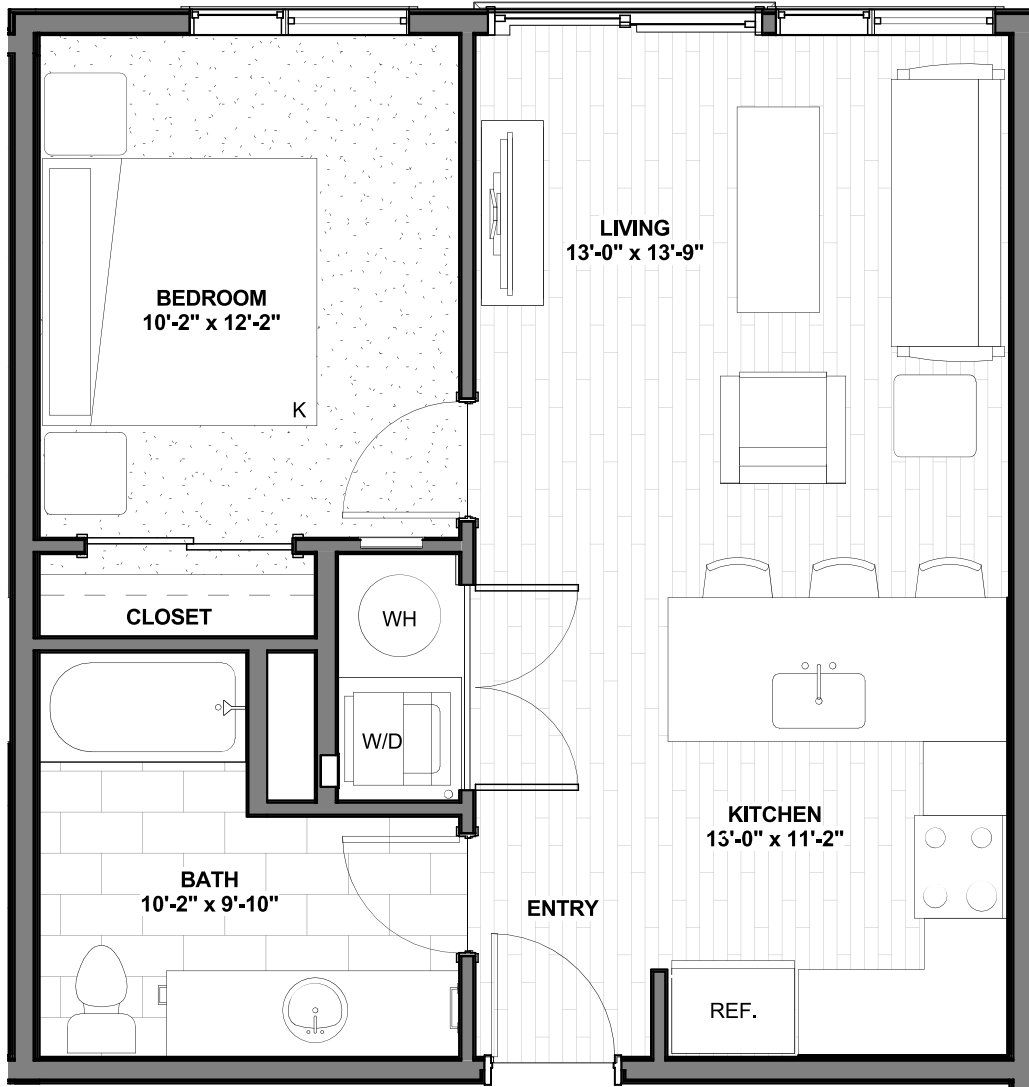

(720) 545-3294  
 musewashpark.com  
 info@endurancerepartners.com

Visit Today  
 1625 E Alameda Ave  
 Denver, CO 80209

**Unit 8**

635 sq ft • 1 Bedroom • Unavailable

**Second Floor**

**Muse 1 Bedroom Apartments**

The units at Muse feature a spacious, open style layout with luxurious amenities found throughout every unit. Each bedroom has a roomy closet. All of the the living room and kitchen areas are well lit from multiple windows and is large enough for versatility of furniture arrangements.