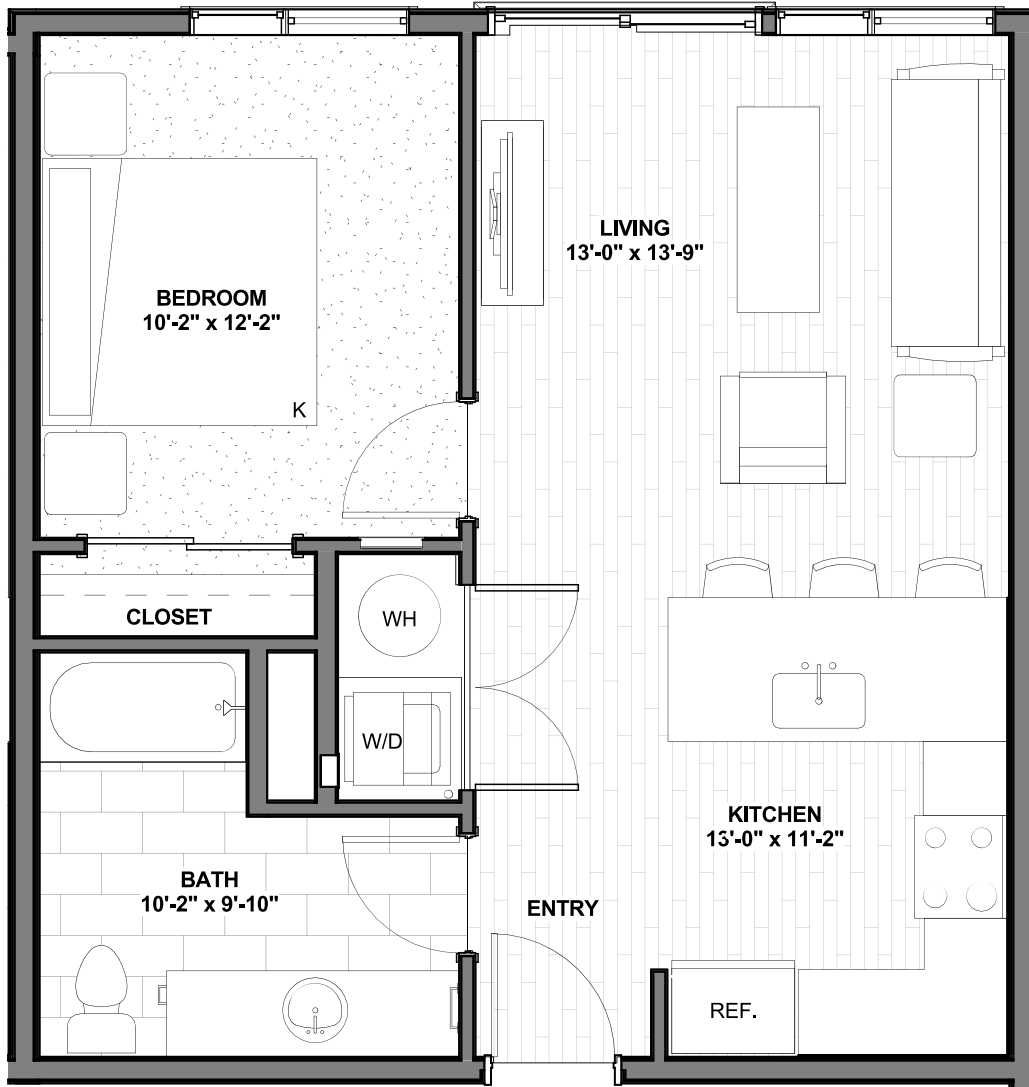

(720) 545-3294  
 www.musewashpark.com  
 info@endurancerepartners.com

Visit Today  
 1625 E Alameda Ave  
 Denver, CO 80209

**Unit 8**

635 sq ft • 1 Bedroom • Unavailable

**Second Floor**

**Muse 1 Bedroom Apartments**

The units at Muse feature a spacious, open style layout with luxurious amenities found throughout every unit. Each bedroom has a roomy closet. All of the the living room and kitchen areas are well lit from multiple windows and is large enough for versatility of furniture arrangements.