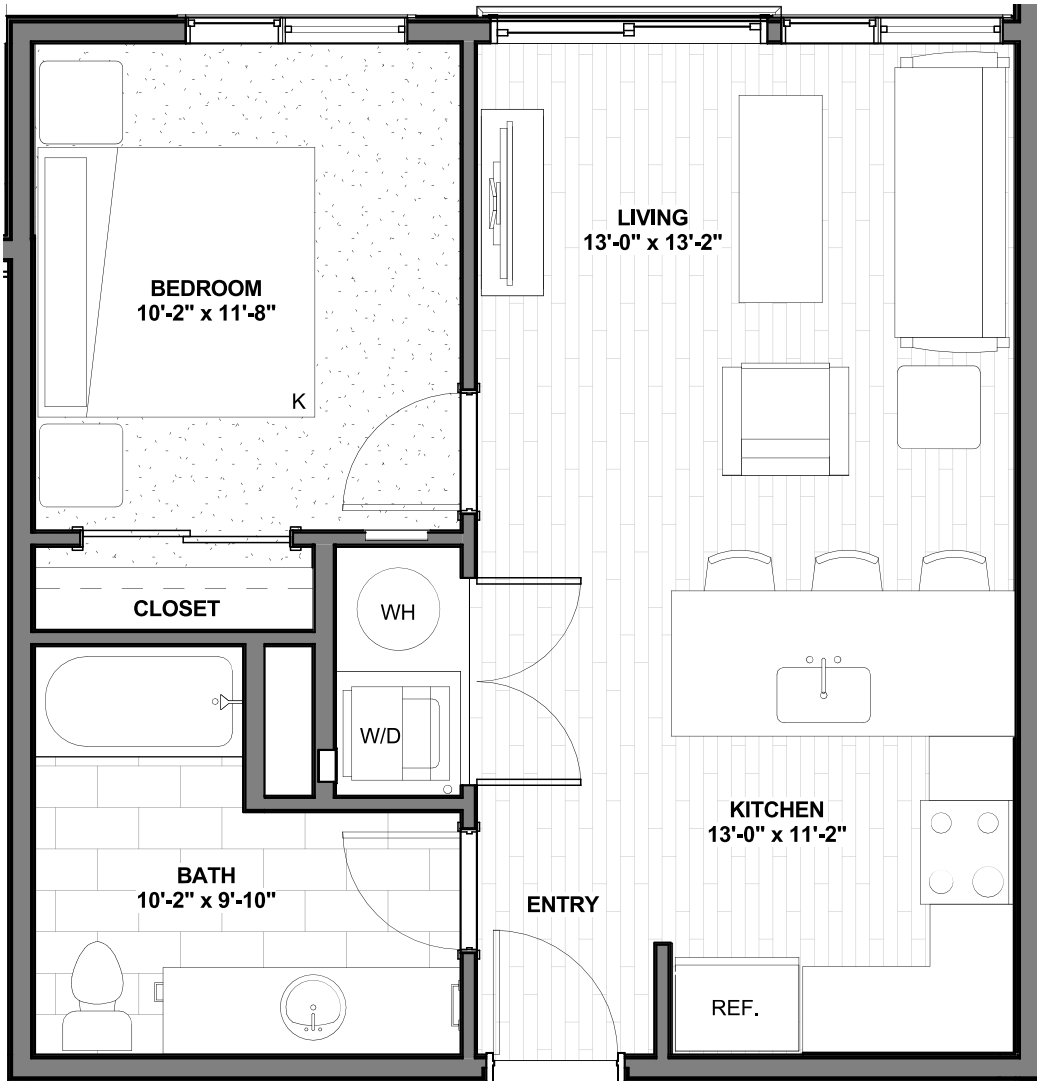

(720) 545-3294
 www.musewashpark.com
 info@endurancerepartners.com

Visit Today
 1625 E Alameda Ave
 Denver, CO 80209

Unit 7

630 sq ft • 1 Bedroom • Unavailable

Second Floor

Muse 1 Bedroom Apartments

The units at Muse feature a spacious, open style layout with luxurious amenities found throughout every unit. Each bedroom has a roomy closet. All of the the living room and kitchen areas are well lit from multiple windows and is large enough for versatility of furniture arrangements.