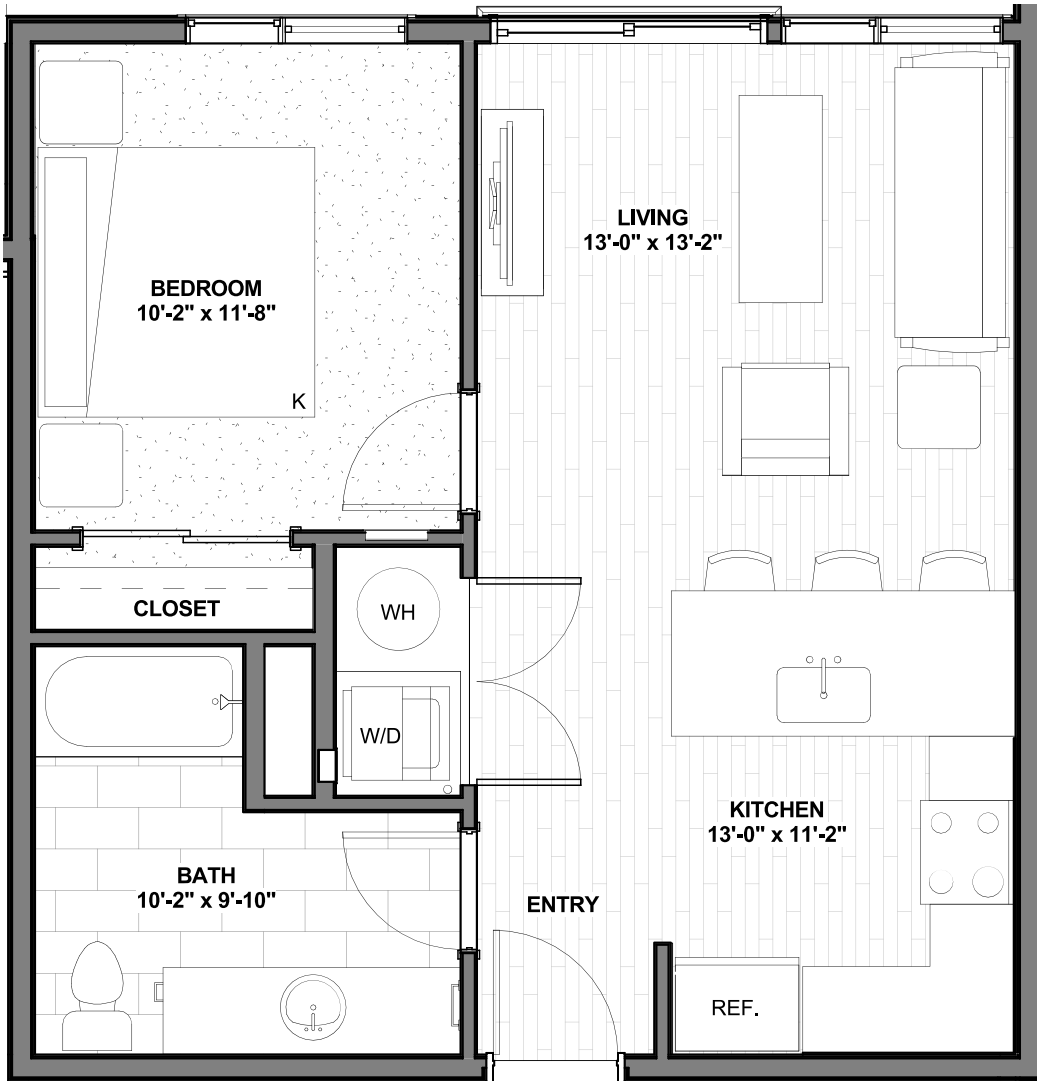

(720) 545-3294  
 musewashpark.com  
 info@endurancerepartners.com

Visit Today  
 1625 E Alameda Ave  
 Denver, CO 80209

**Unit 7**

630 sq ft • 1 Bedroom • Unavailable

**Second Floor**

**Muse 1 Bedroom Apartments**

The units at Muse feature a spacious, open style layout with luxurious amenities found throughout every unit. Each bedroom has a roomy closet. All of the the living room and kitchen areas are well lit from multiple windows and is large enough for versatility of furniture arrangements.