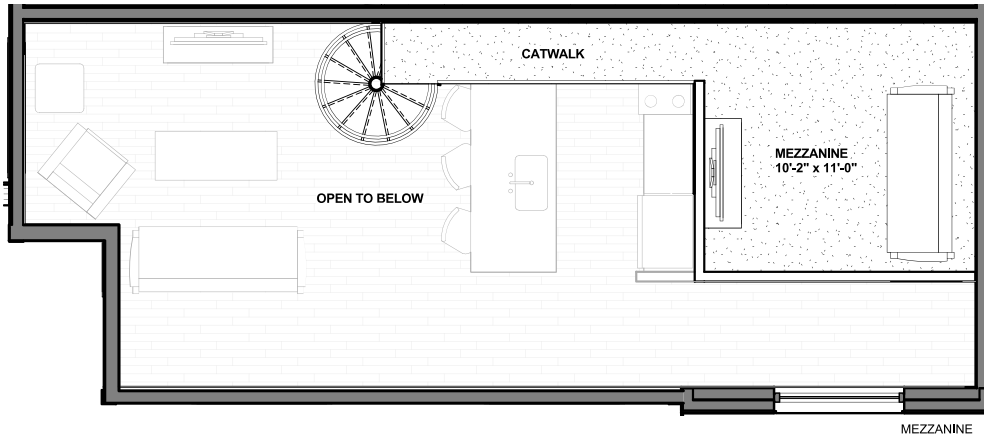

(720) 545-3294  
 www.musewashpark.com  
 info@endurancerepartners.com

Visit Today  
 1625 E Alameda Ave  
 Denver, CO 80209

**Unit 6**

1,031 sq ft • 1 Bedroom • Unavailable

**Second Floor**

**Muse 1 Bedroom Apartments**

The units at Muse feature a spacious, open style layout with luxurious amenities found throughout every unit. Each bedroom has a roomy closet. All of the the living room and kitchen areas are well lit from multiple windows and is large enough for versatility of furniture arrangements.