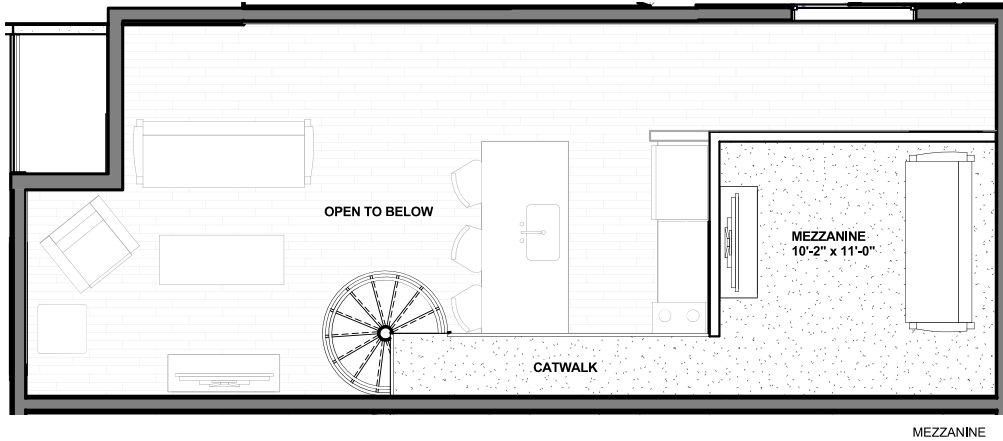

(720) 545-3294  
 www.musewashpark.com  
 info@endurancerepartners.com

Visit Today  
 1625 E Alameda Ave  
 Denver, CO 80209

**Unit 5**

1,005 sq ft • 1 Bedroom • Unavailable

**Second Floor**

**Muse 1 Bedroom Apartments**

The units at Muse feature a spacious, open style layout with luxurious amenities found throughout every unit. Each bedroom has a roomy closet. All of the the living room and kitchen areas are well lit from multiple windows and is large enough for versatility of furniture arrangements.