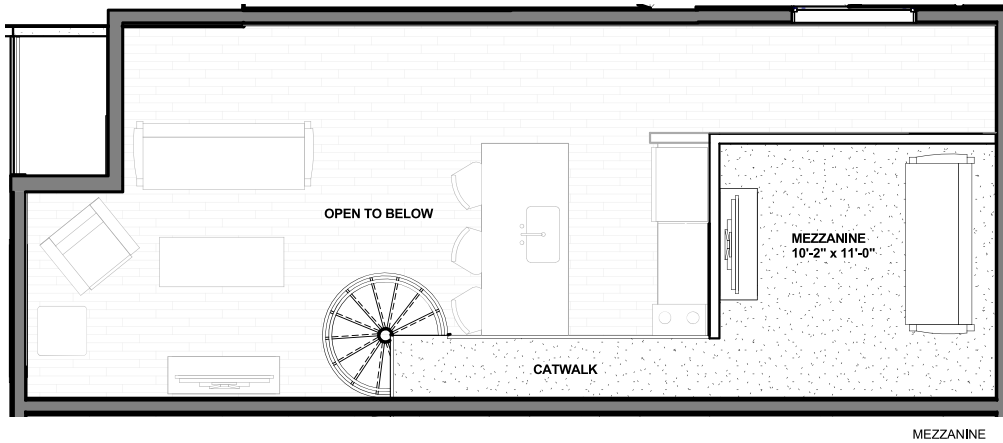

(720) 545-3294
 www.musewashpark.com
 info@endurancerepartners.com

Visit Today
 1625 E Alameda Ave
 Denver, CO 80209

Unit 5

1,005 sq ft • 1 Bedroom • Available

Second Floor

Muse 1 Bedroom Apartments

The units at Muse feature a spacious, open style layout with luxurious amenities found throughout every unit. Each bedroom has a roomy closet. All of the the living room and kitchen areas are well lit from multiple windows and is large enough for versatility of furniture arrangements.