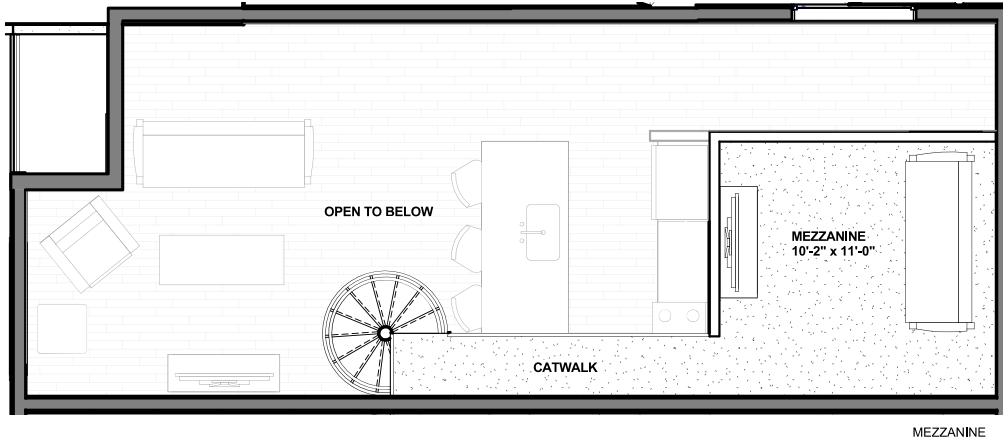

(720) 545-3294  
 musewashpark.com  
 info@endurancerepartners.com

Visit Today  
 1625 E Alameda Ave  
 Denver, CO 80209

**Unit 5**

1,005 sq ft • 1 Bedroom • Unavailable

**Second Floor**

**Muse 1 Bedroom Apartments**

The units at Muse feature a spacious, open style layout with luxurious amenities found throughout every unit. Each bedroom has a roomy closet. All of the the living room and kitchen areas are well lit from multiple windows and is large enough for versatility of furniture arrangements.