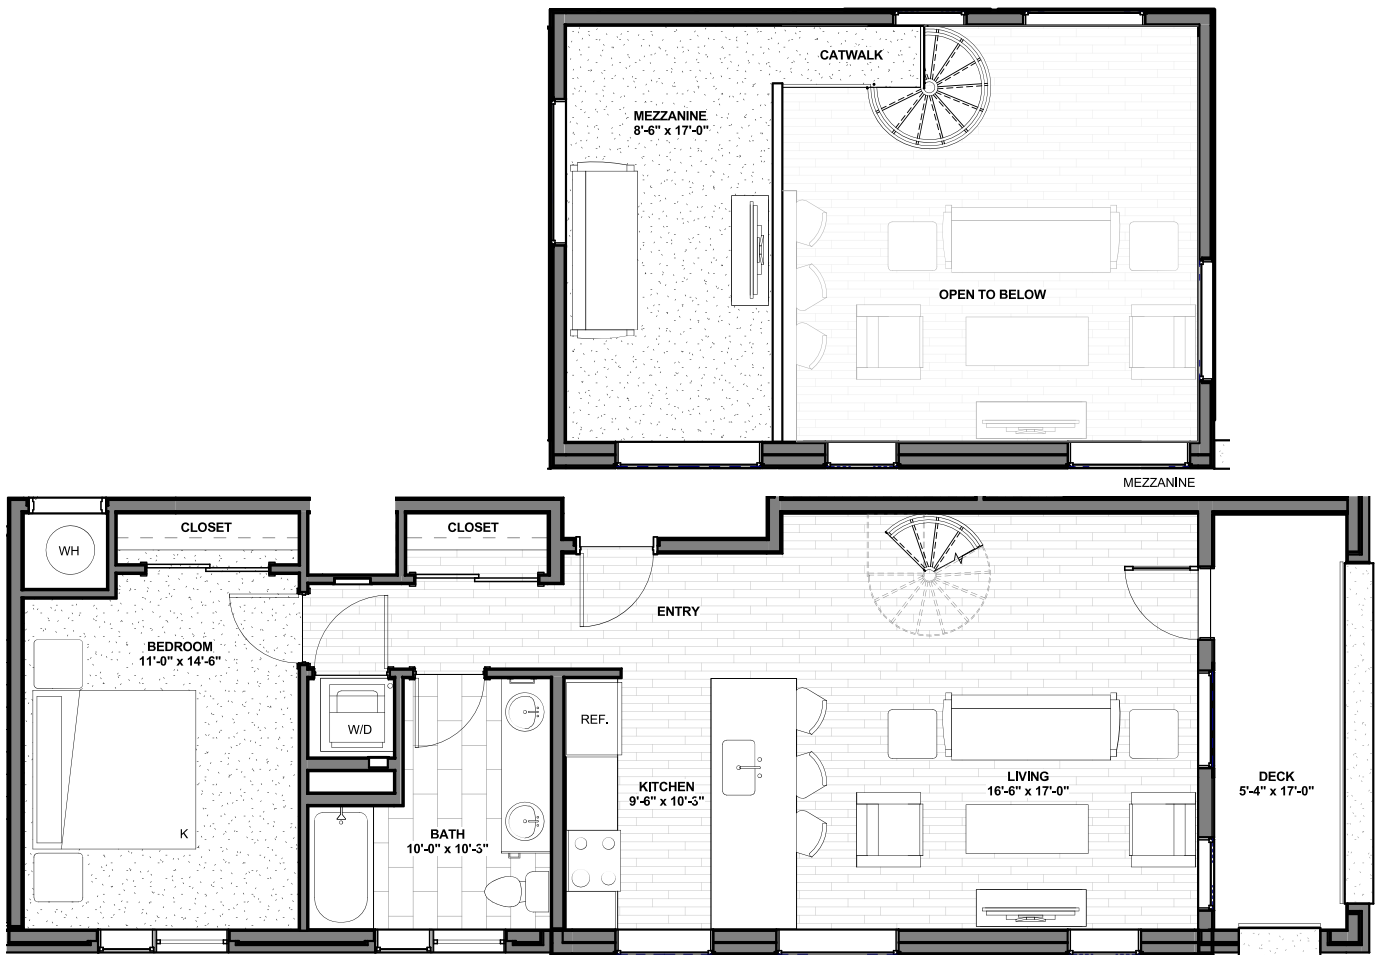

(720) 545-3294
 musewashpark.com
 info@endurancerepartners.com

Visit Today
 1625 E Alameda Ave
 Denver, CO 80209

Unit 212

1,206 sq ft • 1 Bedroom • Unavailable

Second Floor

Muse 1 Bedroom Apartments

The units at Muse feature a spacious, open style layout with luxurious amenities found throughout every unit. Each bedroom has a roomy closet. All of the the living room and kitchen areas are well lit from multiple windows and is large enough for versatility of furniture arrangements.