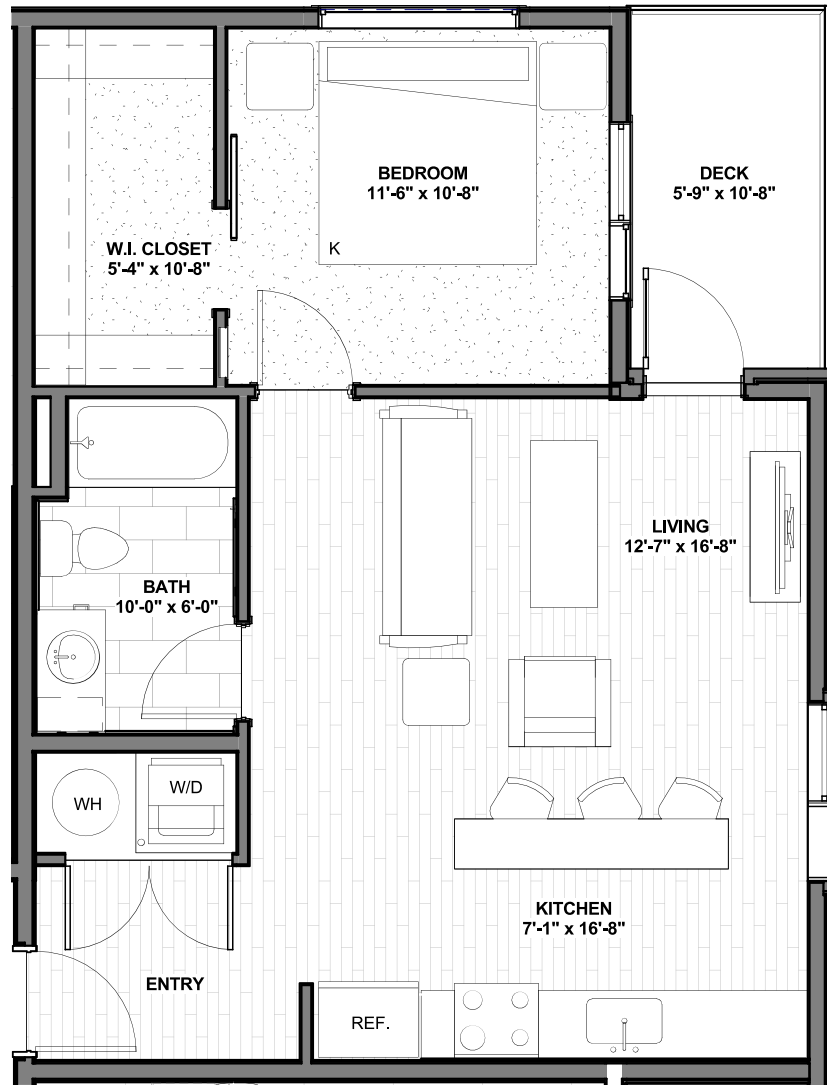

(720) 545-3294  
 www.musewashpark.com  
 info@endurancerepartners.com

Visit Today  
 1625 E Alameda Ave  
 Denver, CO 80209

**Unit 210**

770 sq ft • 1 Bedroom • Unavailable

**Second Floor**

**Muse 1 Bedroom Apartments**

The units at Muse feature a spacious, open style layout with luxurious amenities found throughout every unit. Each bedroom has a roomy closet. All of the the living room and kitchen areas are well lit from multiple windows and is large enough for versatility of furniture arrangements.