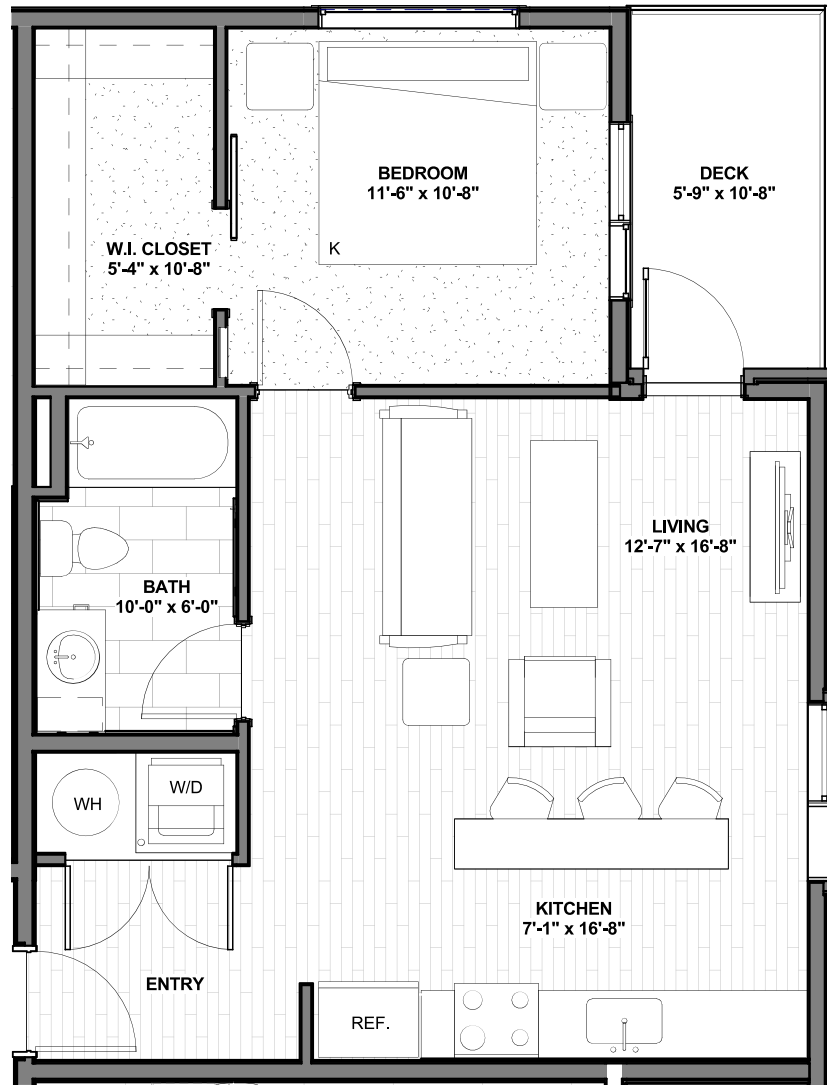

(720) 545-3294
 www.musewashpark.com
 info@endurancerepartners.com

Visit Today
 1625 E Alameda Ave
 Denver, CO 80209

Unit 210

770 sq ft • 1 Bedroom • Available Sep 2021

Second Floor

Muse 1 Bedroom Apartments

The units at Muse feature a spacious, open style layout with luxurious amenities found throughout every unit. Each bedroom has a roomy closet. All of the the living room and kitchen areas are well lit from multiple windows and is large enough for versatility of furniture arrangements.