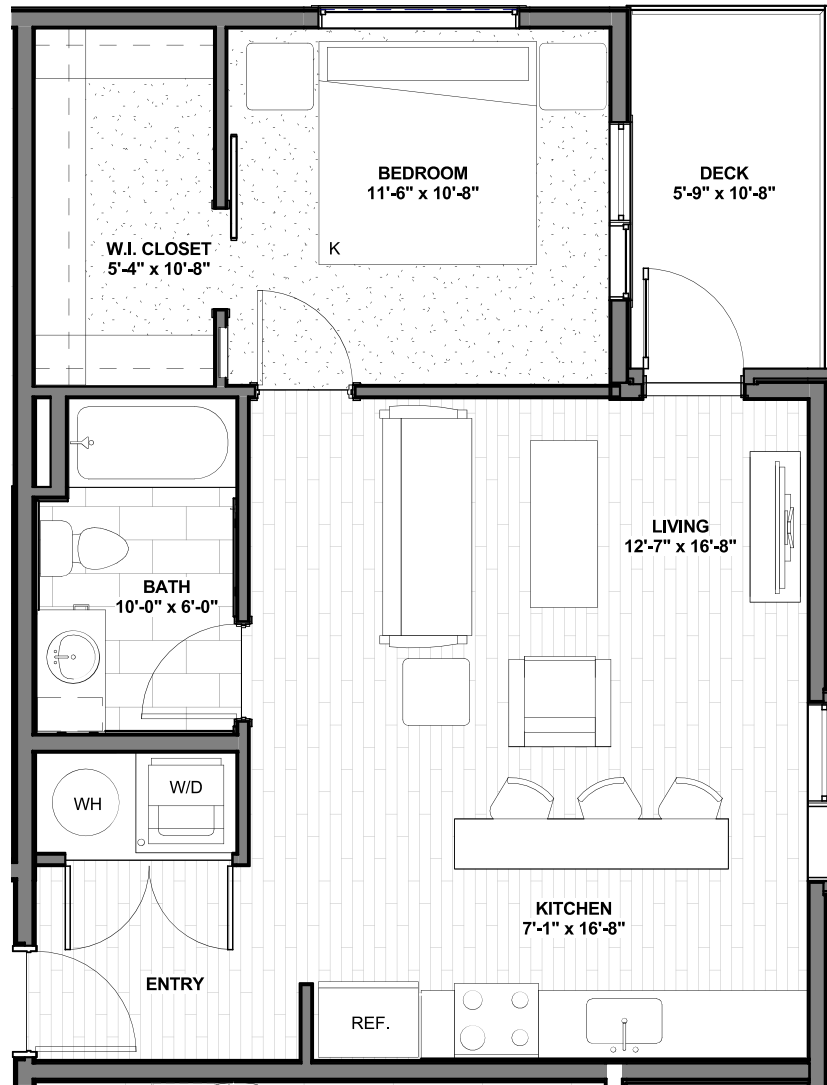

(720) 545-3294
 www.musewashpark.com
 info@endurancerepartners.com

Visit Today
 1625 E Alameda Ave
 Denver, CO 80209

Unit 210

770 sq ft • 1 Bedroom • Unavailable

Second Floor

Muse 1 Bedroom Apartments

The units at Muse feature a spacious, open style layout with luxurious amenities found throughout every unit. Each bedroom has a roomy closet. All of the the living room and kitchen areas are well lit from multiple windows and is large enough for versatility of furniture arrangements.