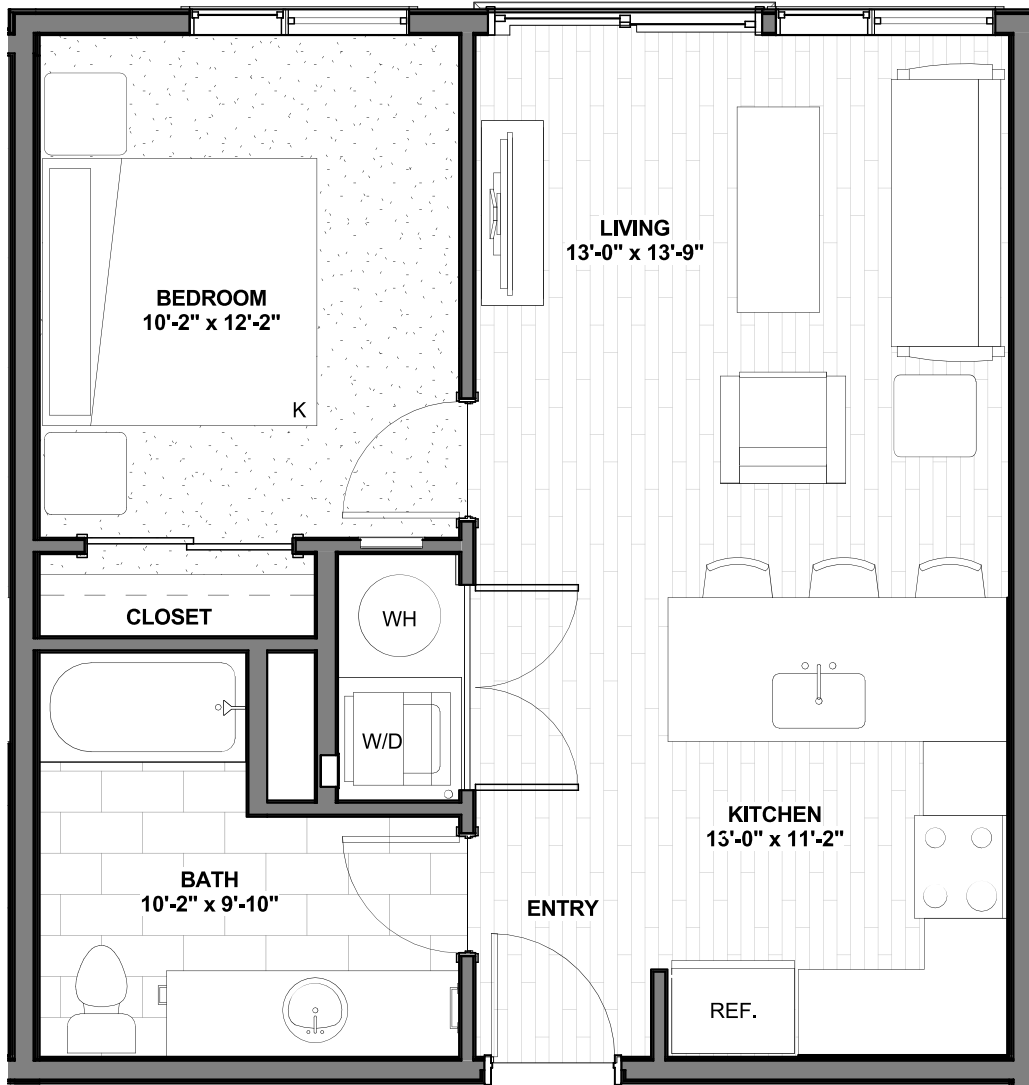

(720) 545-3294
 www.musewashpark.com
 info@endurancerepartners.com

Visit Today
 1625 E Alameda Ave
 Denver, CO 80209

Unit 208

635 sq ft • 1 Bedroom • Unavailable

Second Floor

Muse 1 Bedroom Apartments

The units at Muse feature a spacious, open style layout with luxurious amenities found throughout every unit. Each bedroom has a roomy closet. All of the the living room and kitchen areas are well lit from multiple windows and is large enough for versatility of furniture arrangements.