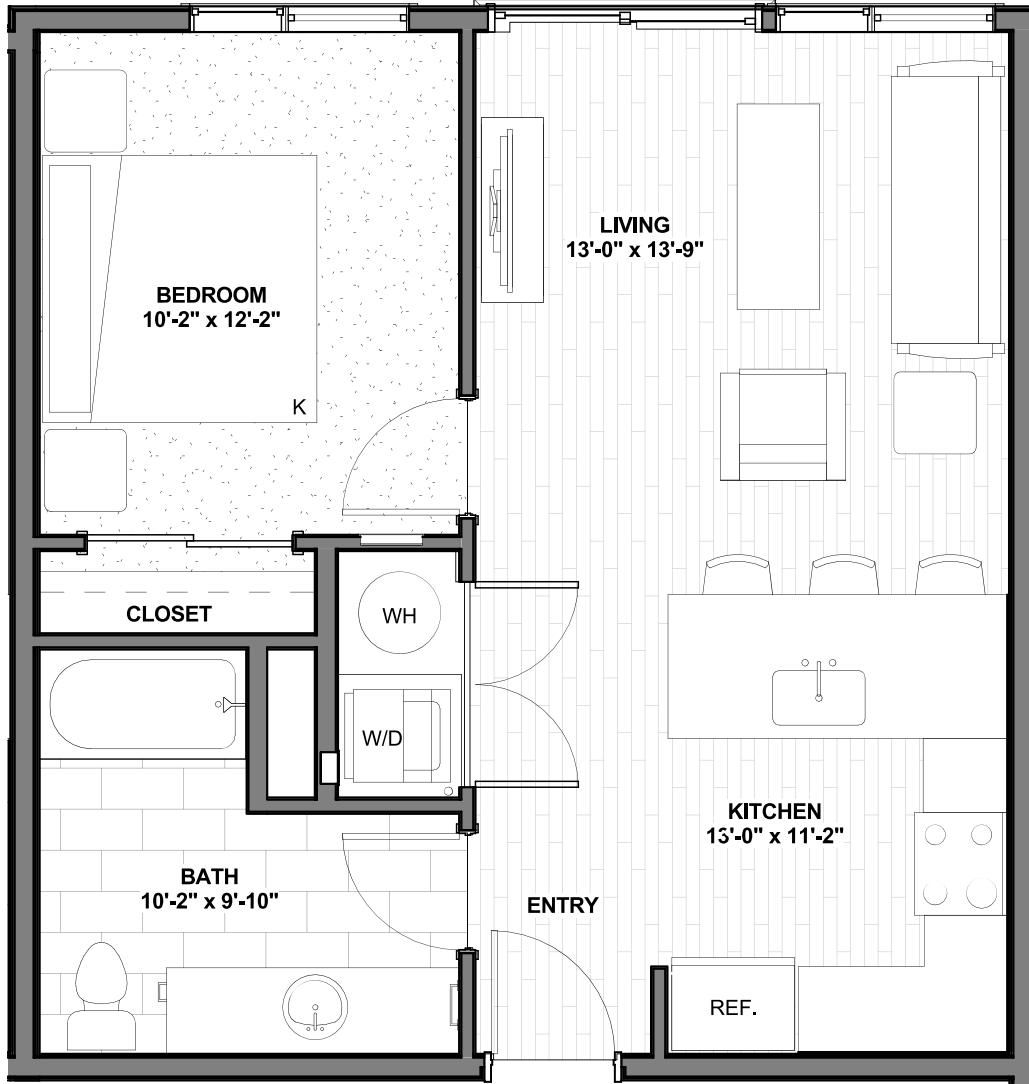

(720) 545-3294  
 musewashpark.com  
 info@endurancerepartners.com

Visit Today  
 1625 E Alameda Ave  
 Denver, CO 80209

**Unit 208**

635 sq ft • 1 Bedroom • Unavailable

**Second Floor**

**Muse 1 Bedroom Apartments**

The units at Muse feature a spacious, open style layout with luxurious amenities found throughout every unit. Each bedroom has a roomy closet. All of the the living room and kitchen areas are well lit from multiple windows and is large enough for versatility of furniture arrangements.