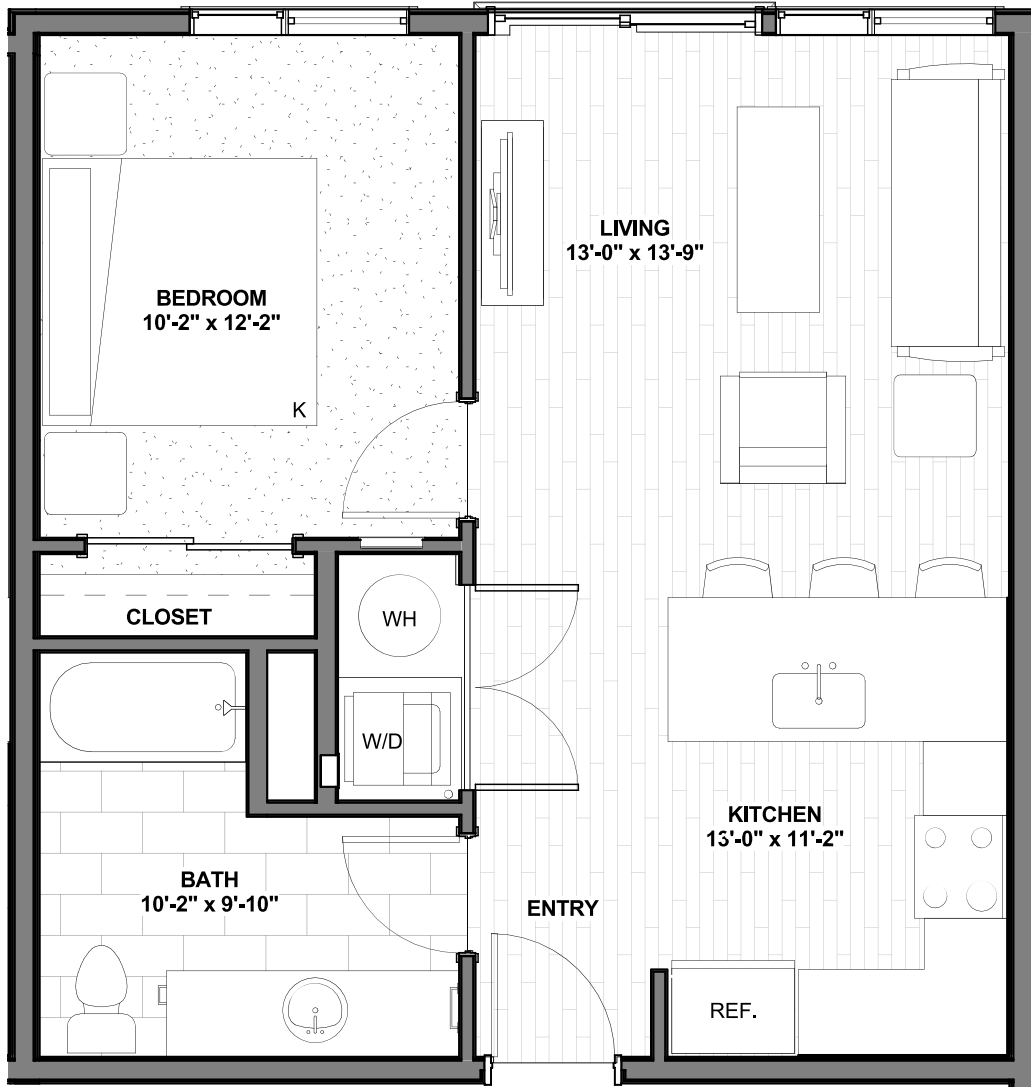

(720) 545-3294
 www.musewashpark.com
 info@endurancerepartners.com

Visit Today
 1625 E Alameda Ave
 Denver, CO 80209

Unit 208

635 sq ft • 1 Bedroom • Available Aug 2021

Second Floor

Muse 1 Bedroom Apartments

The units at Muse feature a spacious, open style layout with luxurious amenities found throughout every unit. Each bedroom has a roomy closet. All of the the living room and kitchen areas are well lit from multiple windows and is large enough for versatility of furniture arrangements.