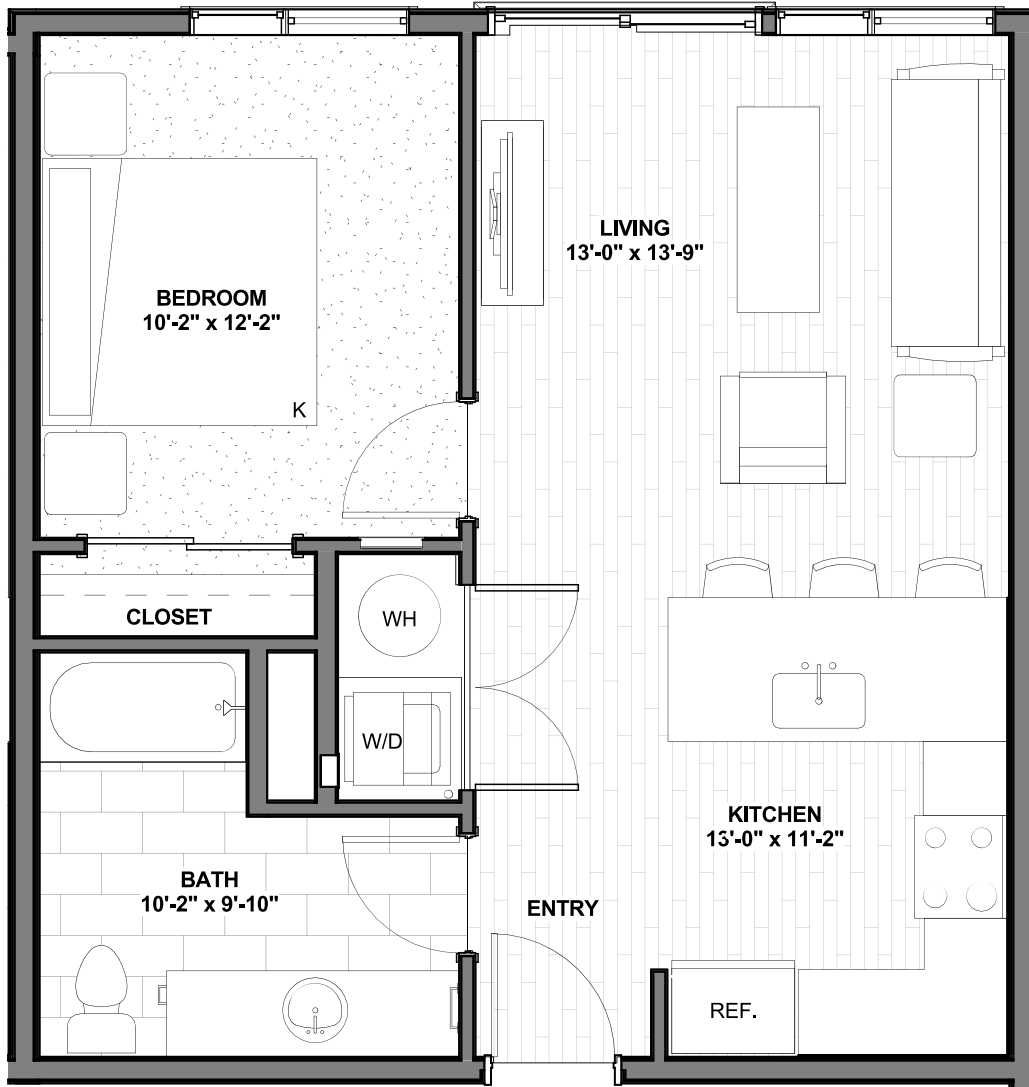

(720) 545-3294
 www.musewashpark.com
 info@endurancerepartners.com

Visit Today
 1625 E Alameda Ave
 Denver, CO 80209

Unit 208

635 sq ft • 1 Bedroom • Unavailable

Second Floor

Muse 1 Bedroom Apartments

The units at Muse feature a spacious, open style layout with luxurious amenities found throughout every unit. Each bedroom has a roomy closet. All of the the living room and kitchen areas are well lit from multiple windows and is large enough for versatility of furniture arrangements.