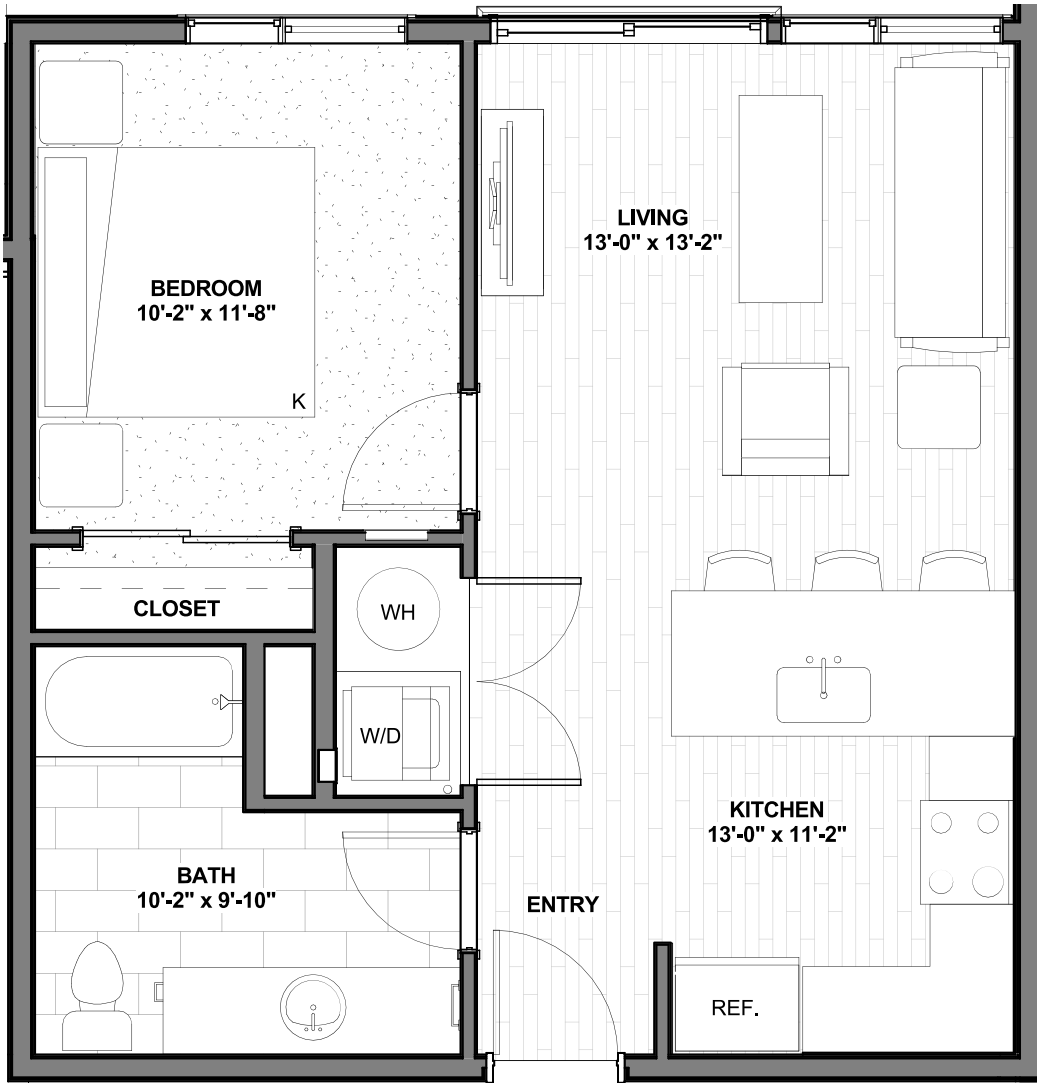

(720) 545-3294
 musewashpark.com
 info@endurancerepartners.com

Visit Today
 1625 E Alameda Ave
 Denver, CO 80209

Unit 206

630 sq ft • 1 Bedroom • Unavailable

Second Floor

Muse 1 Bedroom Apartments

The units at Muse feature a spacious, open style layout with luxurious amenities found throughout every unit. Each bedroom has a roomy closet. All of the the living room and kitchen areas are well lit from multiple windows and is large enough for versatility of furniture arrangements.