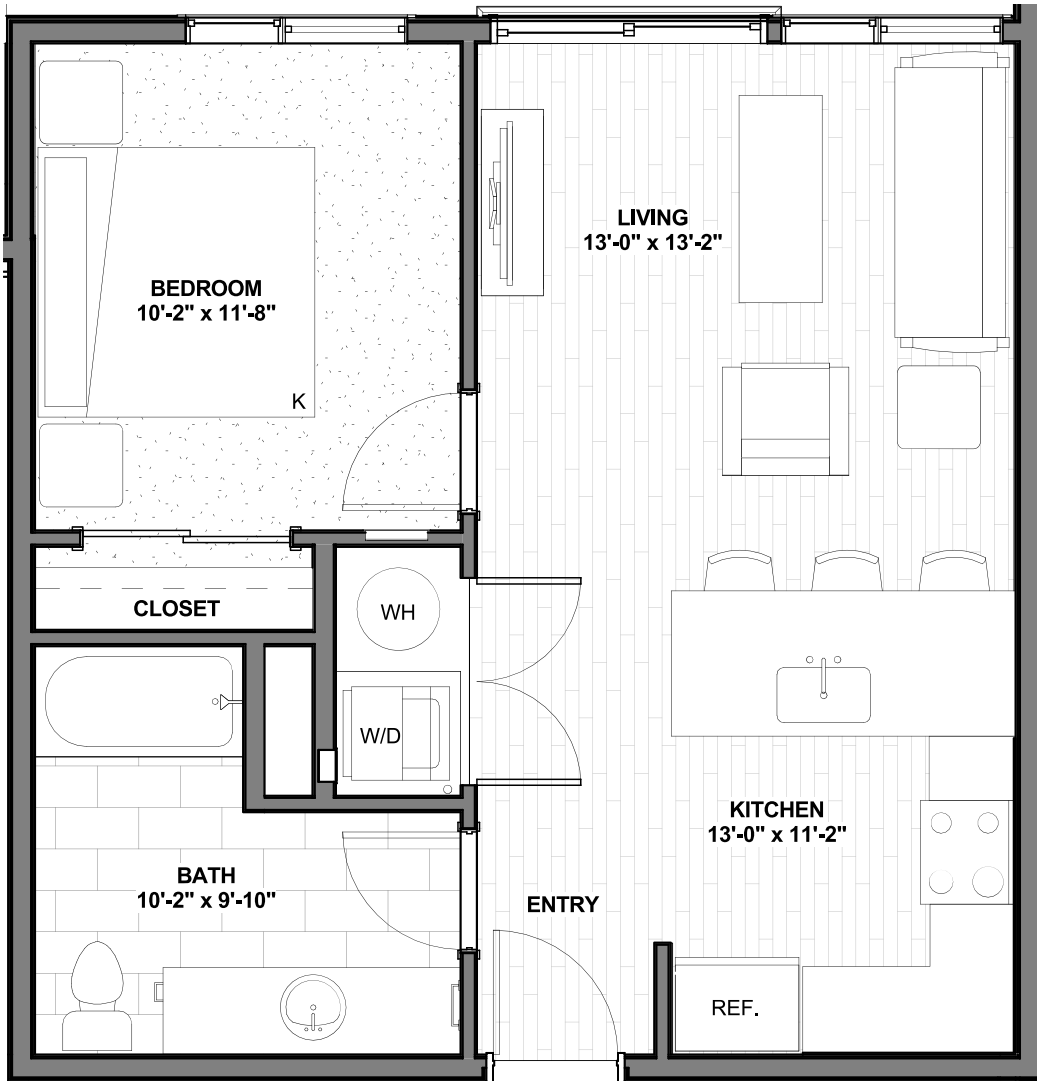

(720) 545-3294  
 www.musewashpark.com  
 info@endurancerepartners.com

Visit Today  
 1625 E Alameda Ave  
 Denver, CO 80209

**Unit 206**

630 sq ft • 1 Bedroom • Unavailable

**Second Floor**

**Muse 1 Bedroom Apartments**

The units at Muse feature a spacious, open style layout with luxurious amenities found throughout every unit. Each bedroom has a roomy closet. All of the the living room and kitchen areas are well lit from multiple windows and is large enough for versatility of furniture arrangements.