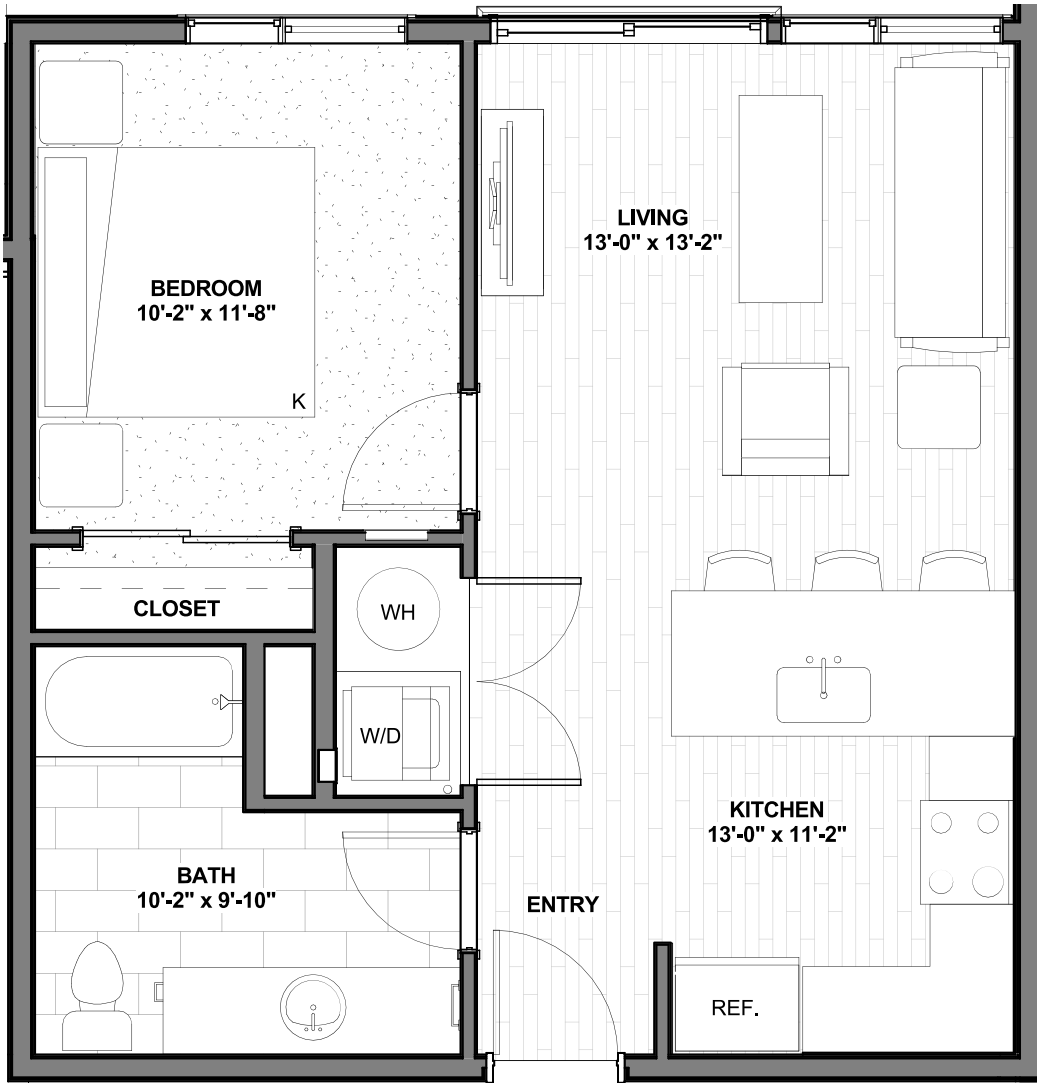

(720) 545-3294
 www.musewashpark.com
 info@endurancerepartners.com

Visit Today
 1625 E Alameda Ave
 Denver, CO 80209

Unit 206

630 sq ft • 1 Bedroom • Unavailable

Second Floor

Muse 1 Bedroom Apartments

The units at Muse feature a spacious, open style layout with luxurious amenities found throughout every unit. Each bedroom has a roomy closet. All of the the living room and kitchen areas are well lit from multiple windows and is large enough for versatility of furniture arrangements.