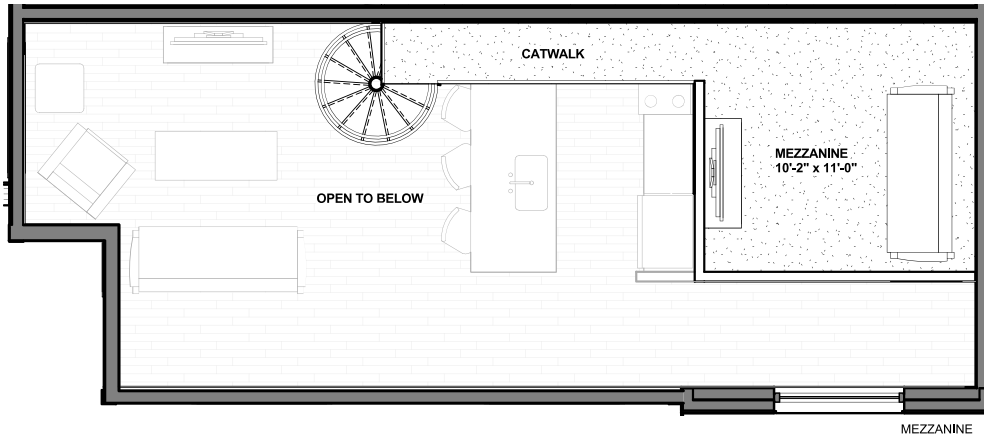

(720) 545-3294
 musewashpark.com
 info@endurancerepartners.com

Visit Today
 1625 E Alameda Ave
 Denver, CO 80209

Unit 204

1,031 sq ft • 1 Bedroom • Unavailable

Second Floor

Muse 1 Bedroom Apartments

The units at Muse feature a spacious, open style layout with luxurious amenities found throughout every unit. Each bedroom has a roomy closet. All of the the living room and kitchen areas are well lit from multiple windows and is large enough for versatility of furniture arrangements.