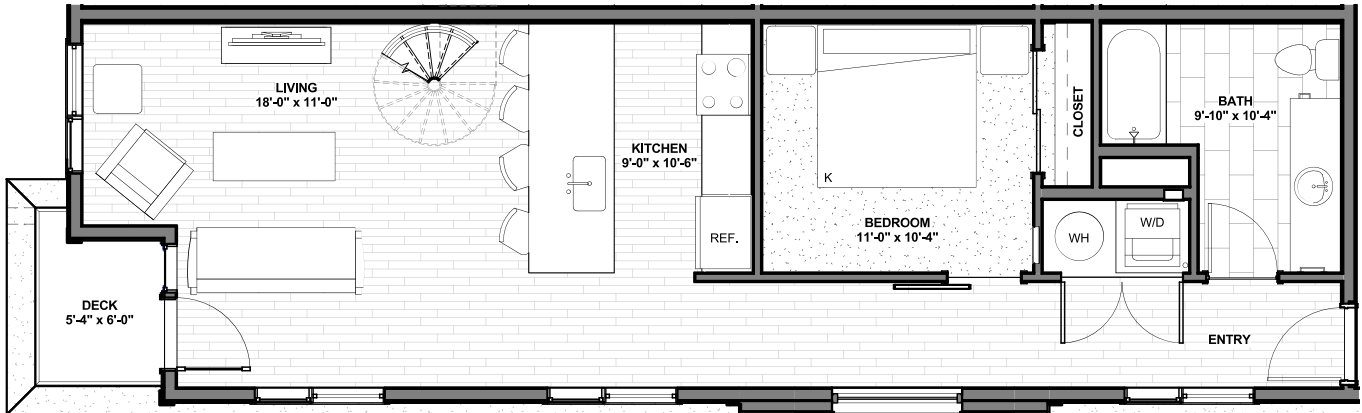

(720) 545-3294
 musewashpark.com
 info@endurancerepartners.com

Visit Today
 1625 E Alameda Ave
 Denver, CO 80209

Unit 204

1,031 sq ft • 1 Bedroom • Unavailable

Second Floor

Muse 1 Bedroom Apartments

The units at Muse feature a spacious, open style layout with luxurious amenities found throughout every unit. Each bedroom has a roomy closet. All of the the living room and kitchen areas are well lit from multiple windows and is large enough for versatility of furniture arrangements.