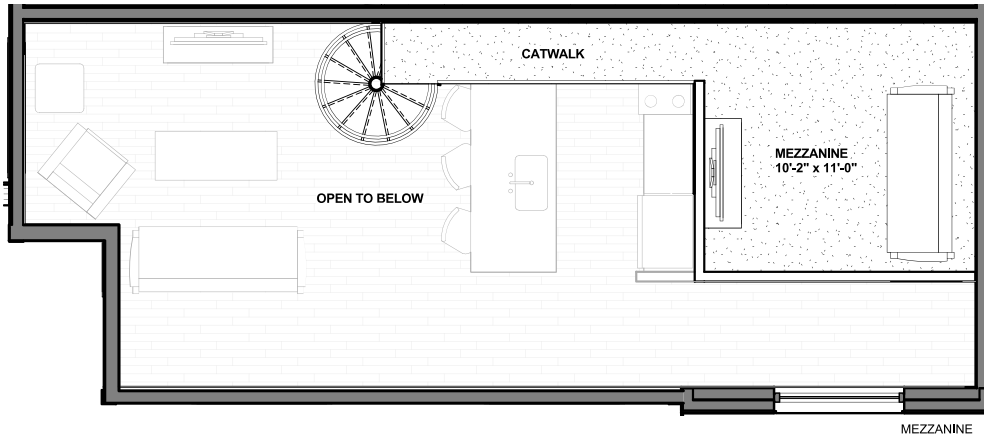

(720) 545-3294
 www.musewashpark.com
 info@endurancerepartners.com

Visit Today
 1625 E Alameda Ave
 Denver, CO 80209

Unit 204

1,031 sq ft • 1 Bedroom • Unavailable

Second Floor

Muse 1 Bedroom Apartments

The units at Muse feature a spacious, open style layout with luxurious amenities found throughout every unit. Each bedroom has a roomy closet. All of the the living room and kitchen areas are well lit from multiple windows and is large enough for versatility of furniture arrangements.