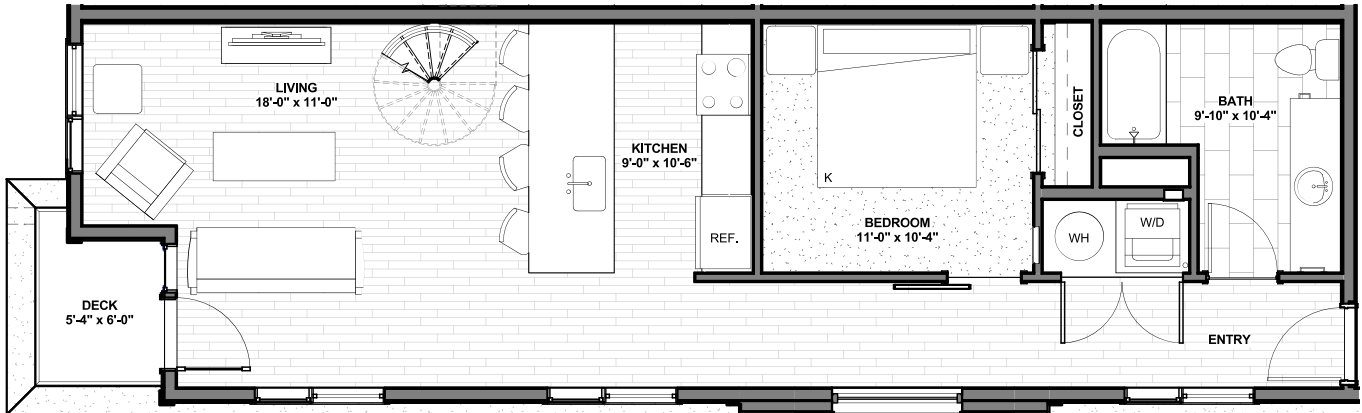

(720) 545-3294
 www.musewashpark.com
 info@endurancerepartners.com

Visit Today
 1625 E Alameda Ave
 Denver, CO 80209

Unit 204

1,031 sq ft • 1 Bedroom • Unavailable

Second Floor

Muse 1 Bedroom Apartments

The units at Muse feature a spacious, open style layout with luxurious amenities found throughout every unit. Each bedroom has a roomy closet. All of the the living room and kitchen areas are well lit from multiple windows and is large enough for versatility of furniture arrangements.