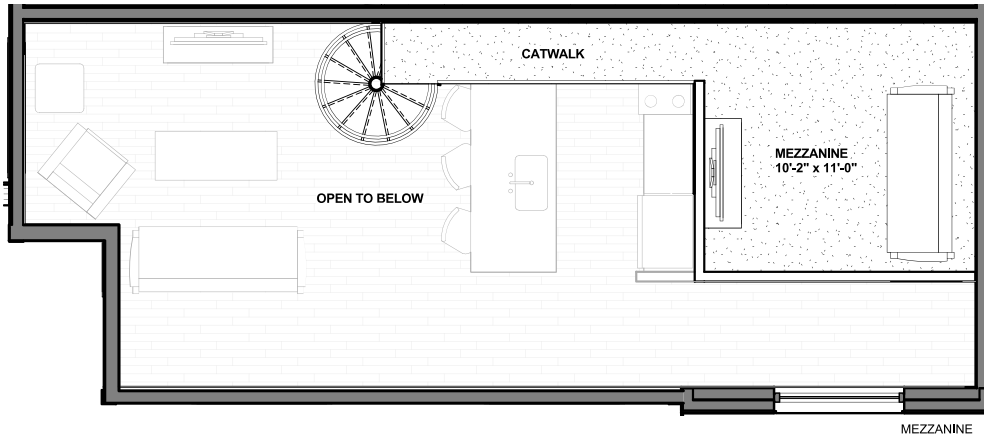

(720) 545-3294  
 musewashpark.com  
 info@endurancerepartners.com

Visit Today  
 1625 E Alameda Ave  
 Denver, CO 80209

**Unit 204**

1,031 sq ft • 1 Bedroom • Unavailable

**Second Floor**

**Muse 1 Bedroom Apartments**

The units at Muse feature a spacious, open style layout with luxurious amenities found throughout every unit. Each bedroom has a roomy closet. All of the the living room and kitchen areas are well lit from multiple windows and is large enough for versatility of furniture arrangements.