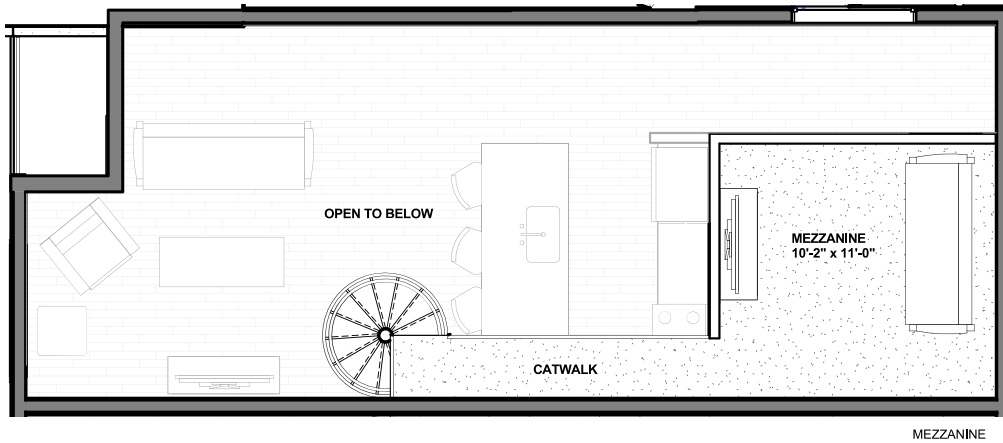

(720) 545-3294  
 musewashpark.com  
 info@endurancerepartners.com

Visit Today  
 1625 E Alameda Ave  
 Denver, CO 80209

**Unit 202**

1,005 sq ft • 1 Bedroom • Available Aug 2019

**Second Floor**

**Muse 1 Bedroom Apartments**

The units at Muse feature a spacious, open style layout with luxurious amenities found throughout every unit. Each bedroom has a roomy closet. All of the the living room and kitchen areas are well lit from multiple windows and is large enough for versatility of furniture arrangements.