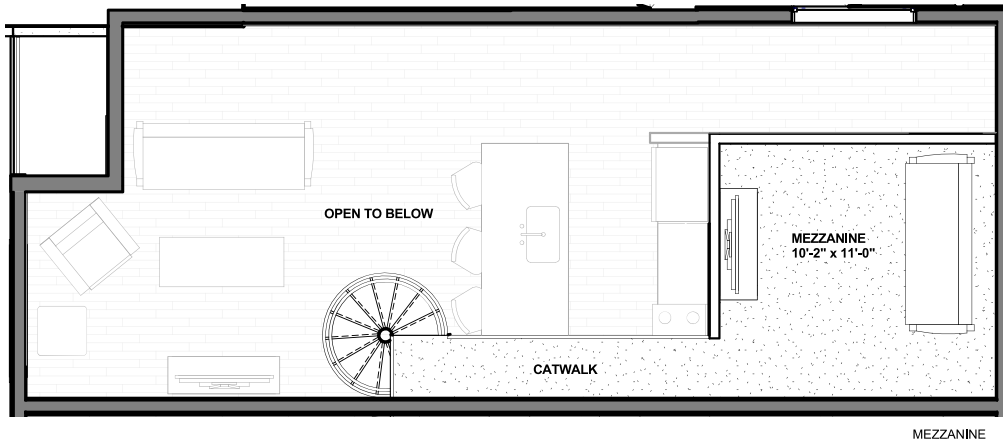

(720) 545-3294
 www.musewashpark.com
 info@endurancerepartners.com

Visit Today
 1625 E Alameda Ave
 Denver, CO 80209

Unit 202

1,005 sq ft • 1 Bedroom • Unavailable

Second Floor

Muse 1 Bedroom Apartments

The units at Muse feature a spacious, open style layout with luxurious amenities found throughout every unit. Each bedroom has a roomy closet. All of the the living room and kitchen areas are well lit from multiple windows and is large enough for versatility of furniture arrangements.