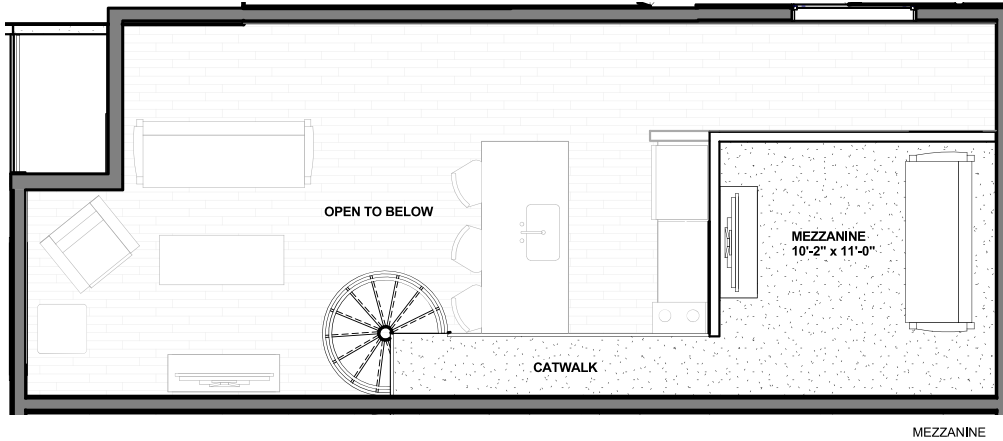

(720) 545-3294  
 musewashpark.com  
 info@endurancerepartners.com

Visit Today  
 1625 E Alameda Ave  
 Denver, CO 80209

**Unit 202**

1,005 sq ft • 1 Bedroom • Unavailable

**Second Floor**

**Muse 1 Bedroom Apartments**

The units at Muse feature a spacious, open style layout with luxurious amenities found throughout every unit. Each bedroom has a roomy closet. All of the the living room and kitchen areas are well lit from multiple windows and is large enough for versatility of furniture arrangements.