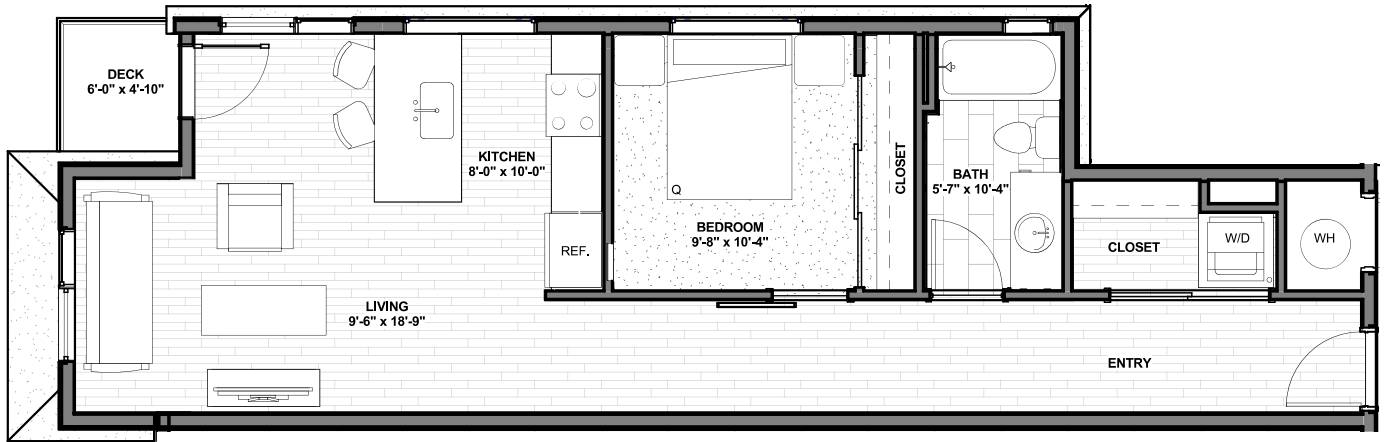

(720) 545-3294  
 www.musewashpark.com  
 info@endurancerepartners.com

Visit Today  
 1625 E Alameda Ave  
 Denver, CO 80209

**Unit 200**

784 sq ft • 1 Bedroom • Unavailable

**Second Floor**

**Muse 1 Bedroom Apartments**

The units at Muse feature a spacious, open style layout with luxurious amenities found throughout every unit. Each bedroom has a roomy closet. All of the the living room and kitchen areas are well lit from multiple windows and is large enough for versatility of furniture arrangements.