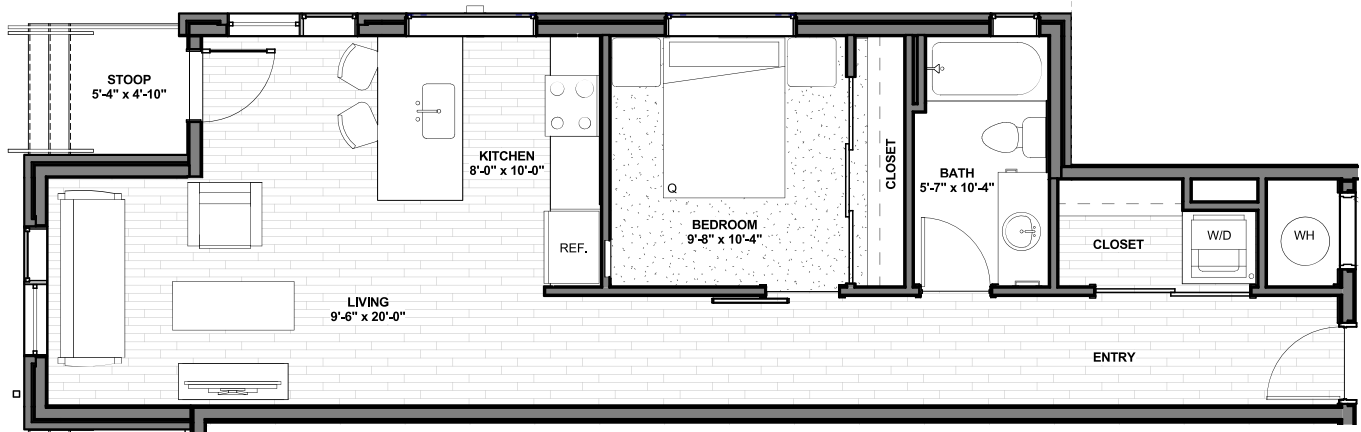

(720) 545-3294
 www.musewashpark.com
 info@endurancerepartners.com

Visit Today
 1625 E Alameda Ave
 Denver, CO 80209

Unit 1

824 sq ft • 1 Bedroom • Unavailable

First Floor

Muse 1 Bedroom Apartments

The units at Muse feature a spacious, open style layout with luxurious amenities found throughout every unit. Each bedroom has a roomy closet. All of the the living room and kitchen areas are well lit from multiple windows and is large enough for versatility of furniture arrangements.