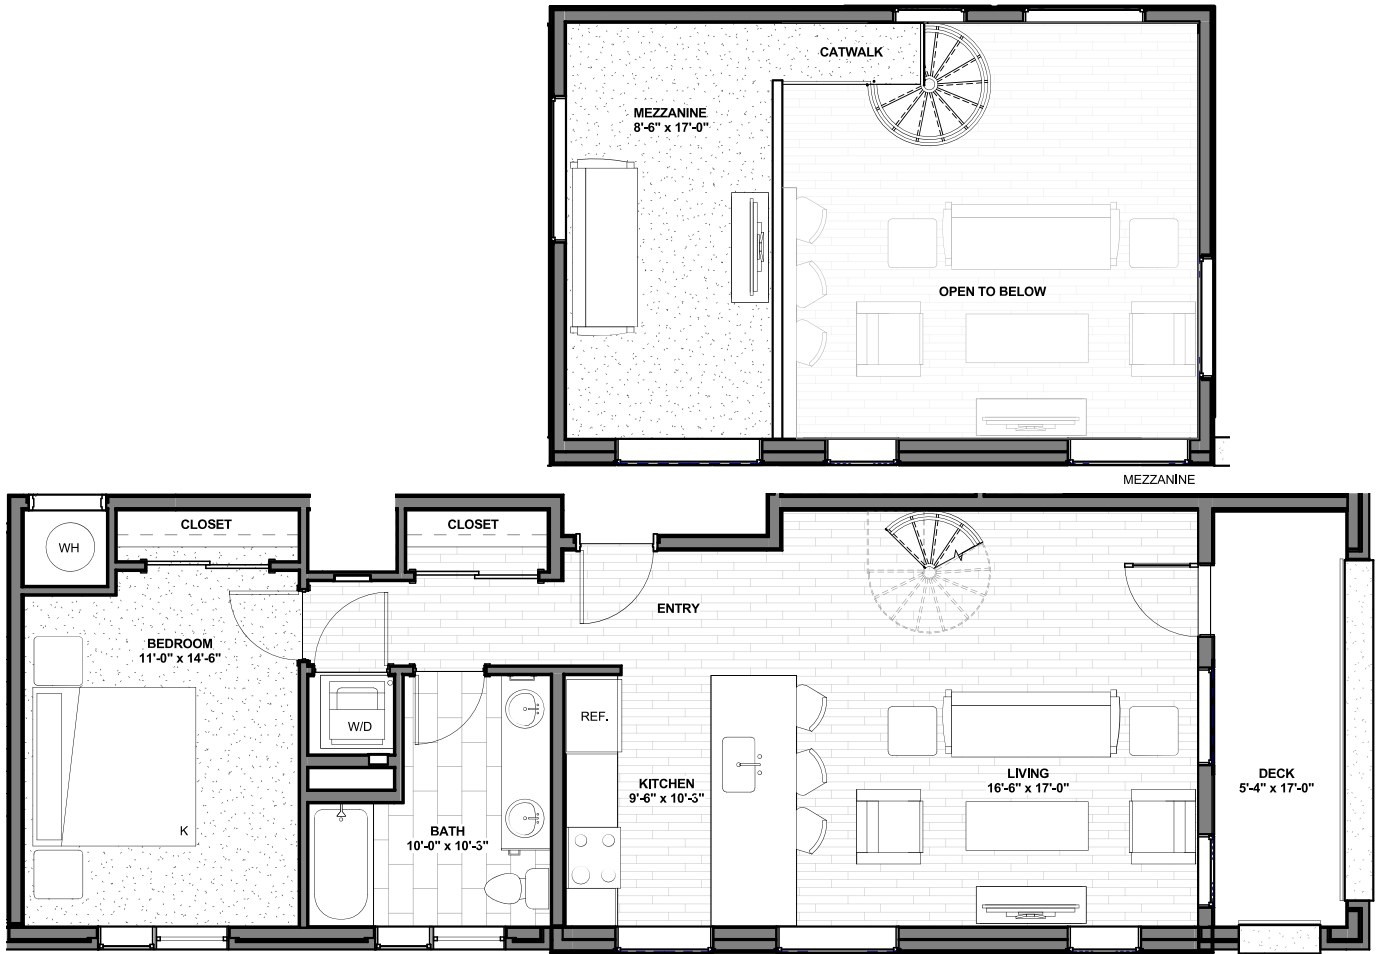

(720) 545-3294
 www.musewashpark.com
 info@endurancerepartners.com

Visit Today
 1625 E Alameda Ave
 Denver, CO 80209

Unit 10

1,206 sq ft • 1 Bedroom • Unavailable

Second Floor

Muse 1 Bedroom Apartments

The units at Muse feature a spacious, open style layout with luxurious amenities found throughout every unit. Each bedroom has a roomy closet. All of the the living room and kitchen areas are well lit from multiple windows and is large enough for versatility of furniture arrangements.