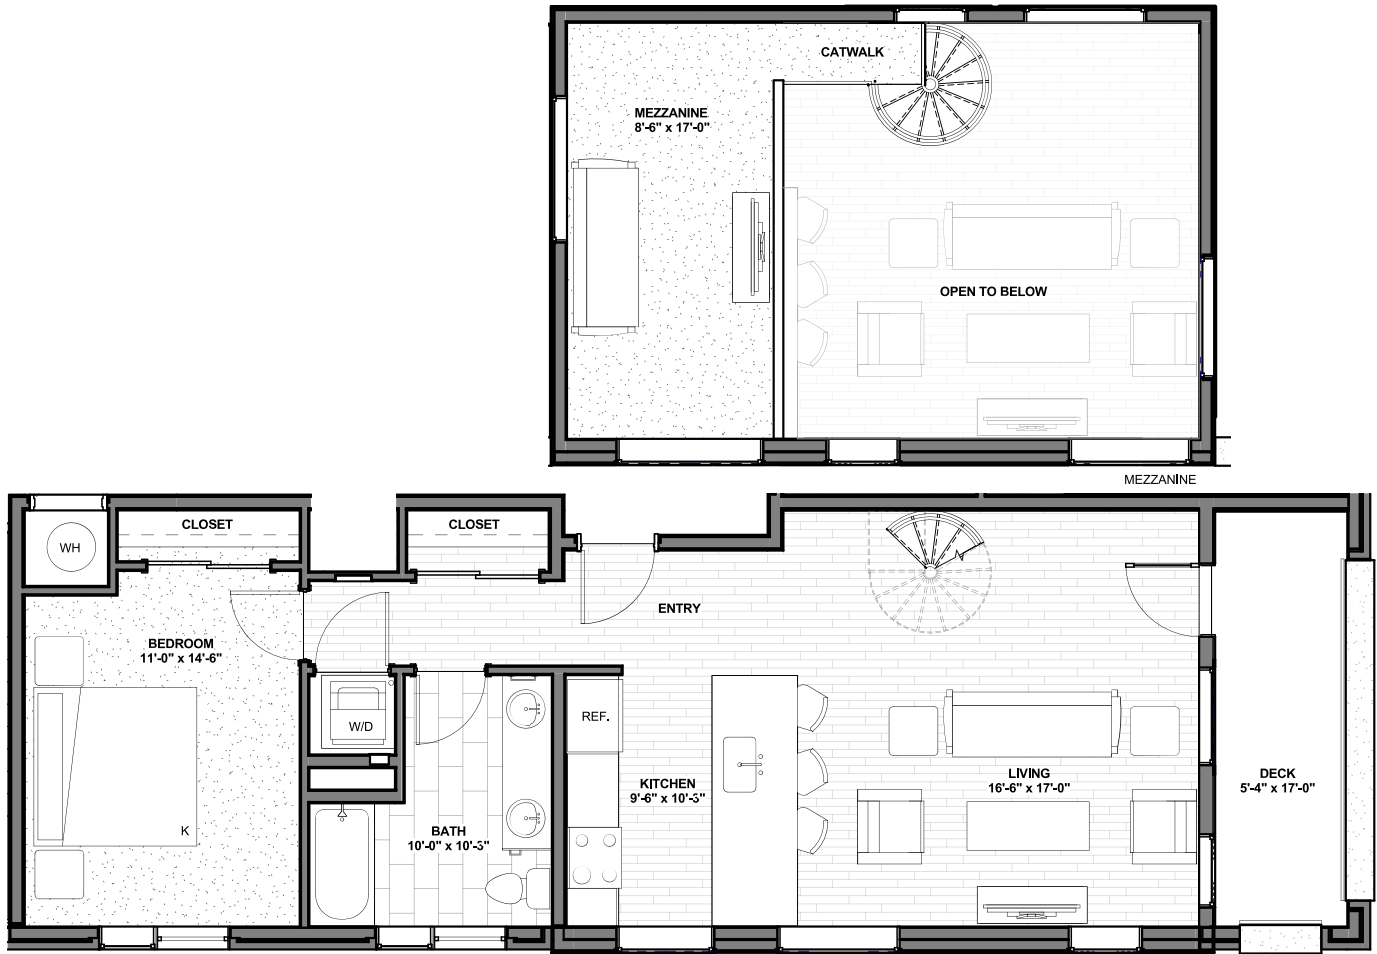

(720) 545-3294
 www.musewashpark.com
 info@endurancerepartners.com

Visit Today
 1625 E Alameda Ave
 Denver, CO 80209

Unit 10

1,206 sq ft • 1 Bedroom • Unavailable

Second Floor

Muse 1 Bedroom Apartments

The units at Muse feature a spacious, open style layout with luxurious amenities found throughout every unit. Each bedroom has a roomy closet. All of the the living room and kitchen areas are well lit from multiple windows and is large enough for versatility of furniture arrangements.